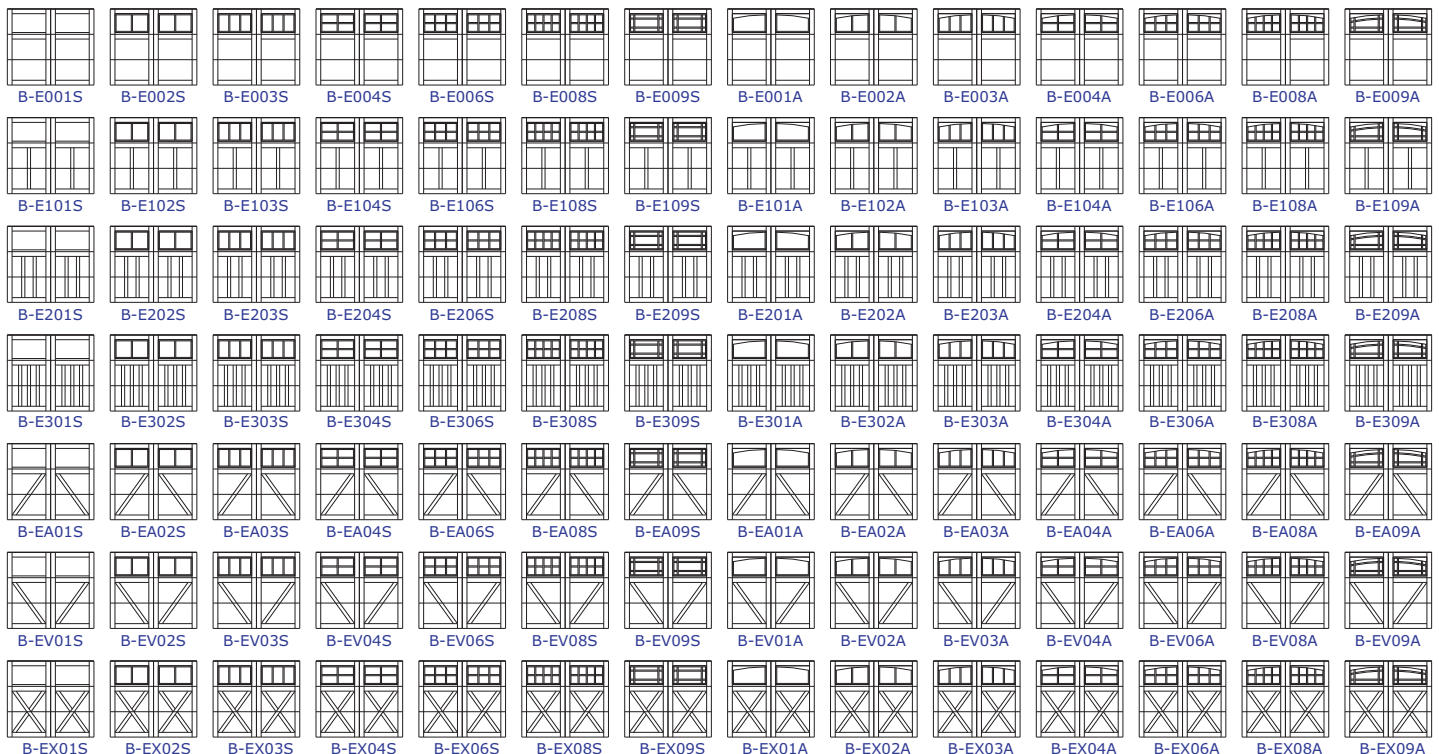

The door hardware is ruggedly engineered with a torsion spring counterbalance system, heavy gauge hinging and galvanized horizontal steel reinforcing struts as required by size and weight. Normal clearance track (15"R) is standard and requires 18" headroom and 3-1/2" side room. Low head room clearance and high lift track types are also available.

NOTE garage doors must be finished prior to installation and protected from moisture at all times until the finish has been applied to the door.

Door Widths	Panels Wide
8'-0"	2
9'-0"	2
10'-0"	2
12'-0"	3
15'-6"	4
15'-8"	4
16'-0"	4
18'-0"	4

Door Heights	No. Of Sections
6'-6"	3
6'-9"	3
7'-0"	3
7'-6"	4
7'-9"	4
8'-0"	4
8'-6"	4
9'-0"	4

Designs shown are single car 2 panel doors, double car doors are 4 panels wide and look like 2 single car doors side by side