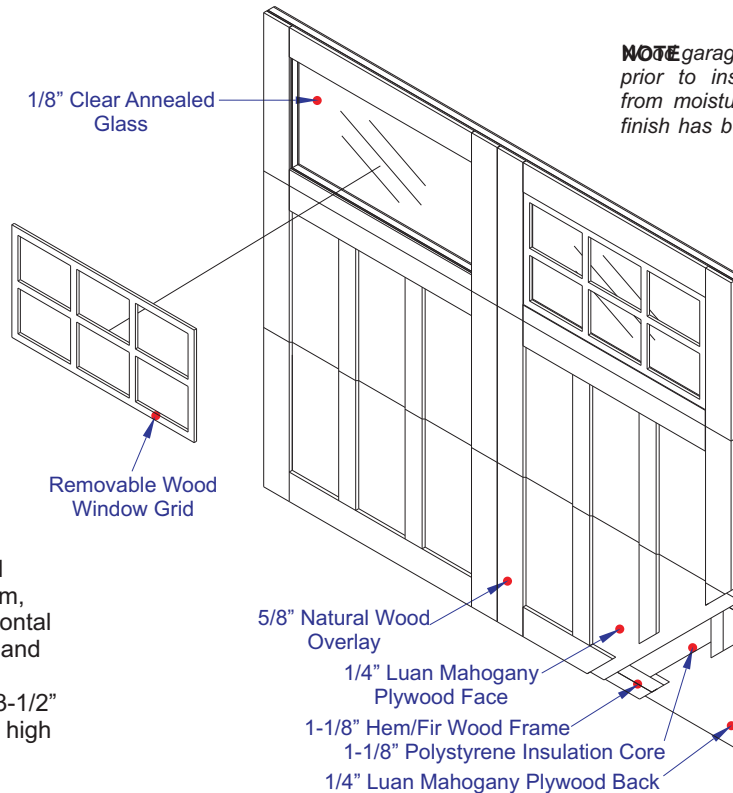

www.NorthwestDoor.com

The **Builder Collection**™

CONSTRUCTION:

Door frames are constructed using 1-1/8" thick finger-jointed West Coast kiln dried Hem/Fir heavy stile and rails, Tongue & Groove weather joint at meeting rails and a 1-1/8" Polystyrene core, R 6.18. 1/4" exterior glued Luan Mahogany plywood is laminated and stapled to both sides of the wood door frame. A nominal 5/8" thick Meranti Mahogany or Western Red Cedar overlay is applied to the door face to create one of the many designs. A removable wooden grid forms the window configuration and is secured with Stainless steel screws. All designs with arched windows are a true 15'-0" radius.

The door hardware is ruggedly engineered with a torsion spring counterbalance system, heavy gauge hinging and galvanized horizontal steel reinforcing struts as required by size and weight. Normal clearance track (15"R) is standard and requires 18" headroom and 3-1/2" side room. Low head room clearance and high lift track types are also available.

Door Heights	No. Of Sections
6'-6"	3
6'-9"	3
7'-0"	3
7'-6"	4
7'-9"	4
8'-0"	4
8'-6"	4
9'-0"	4

Designs shown are single car 2 panel doors, double car doors are 4 panels wide and look like 2 single car doors side by side